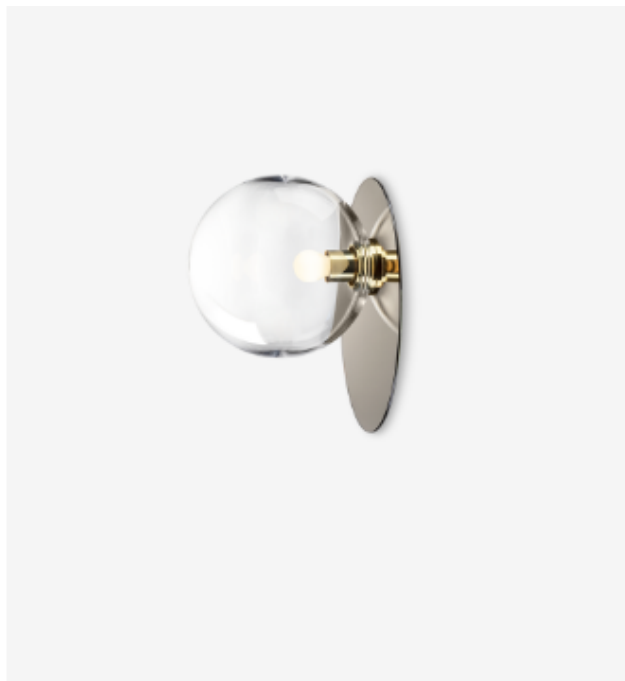

UMBRA WALL SCONCE

Specification

loommo

Wall Sconce UMBRA

The Umbra Wall Sconce is available in one size and various colours; smoke, pink, blue, clear, and light grey. Dimensions of the pendants might vary slightly due to manual way of manufacturing. The glass is hand-blown from clear crystal material with a coating surface. Colour shades vary for each product. The product is intended for the illumination of interior (dry environment only).

Umbra

Product Dimensions: 13.8"D x 11"H
Light source: 1x 40 W (E27) /LED
Product Weight: 5.2 kg
Material: hand-blown crystal
Available Fitting: polished brass

Note: Glass parts of Umbra are hand-blown thus the intensity of color and gradient may slightly vary.

umbra
wall & ceiling lighting
smoke / polished brass

umbra
wall & ceiling lighting
pink / polished brass

umbra
wall & ceiling lighting
light grey / polished brass

umbra
wall & ceiling lighting
clear / polished brass

umbra
wall & ceiling lighting
blue / polished brass