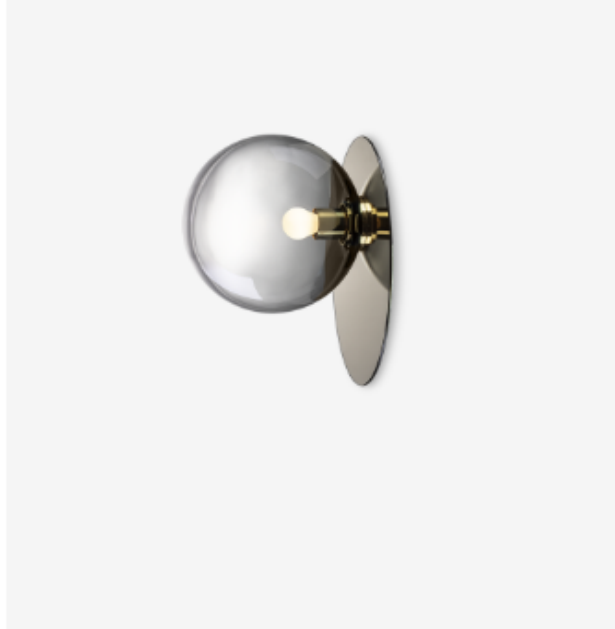

UMBRA WALL SCONCE

Specification

loommo

Wall Sconce UMBRA

The Umbra Wall Sconce is available in one size and various colours; smoke, pink, blue, clear, and light grey. Dimensions of the pendants might vary slightly due to manual way of manufacturing. The glass is hand-blown from clear crystal material with a coating surface. Colour shades vary for each product. The product is intended for the illumination of interior (dry environment only).

Umbra

Product Dimensions: 13.8"D x 11"H
Light source: 1x 40 W (E27) /LED
Product Weight: 5.2 kg
Material: hand-blown crystal
Available Fitting: polished brass

Note: Glass parts of Umbra are hand-blown thus the intensity of color and gradient may slightly vary.

umbra
wall & ceiling lighting
smoke / polished brass

umbra
wall & ceiling lighting
pink / polished brass

umbra
wall & ceiling lighting
light grey / polished brass

umbra
wall & ceiling lighting
clear / polished brass

umbra
wall & ceiling lighting
blue / polished brass