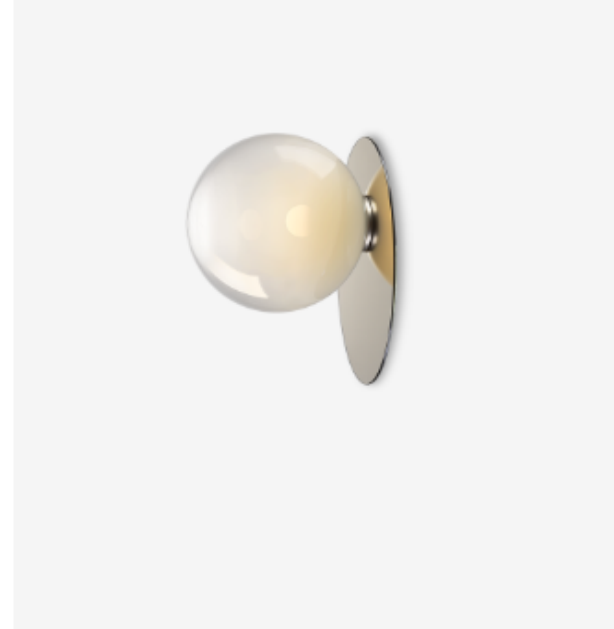

UMBRA WALL SCONCE

Specification

loommo

Wall Sconce UMBRA

The Umbra Wall Sconce is available in one size and various colours; smoke, pink, blue, clear, and light grey. Dimensions of the pendants might vary slightly due to manual way of manufacturing. The glass is hand-blown from clear crystal material with a coating surface. Colour shades vary for each product. The product is intended for the illumination of interior (dry environment only).

Umbra

Product Dimensions: 13.8"D x 11"H
Light source: 1x 40 W (E27) /LED
Product Weight: 5.2 kg
Material: hand-blown crystal
Available Fitting: polished brass

Note: Glass parts of Umbra are hand-blown thus the intensity of color and gradient may slightly vary.

umbra
wall & ceiling lighting
smoke / polished brass

umbra
wall & ceiling lighting
pink / polished brass

umbra
wall & ceiling lighting
light grey / polished brass

umbra
wall & ceiling lighting
clear / polished brass

umbra
wall & ceiling lighting
blue / polished brass