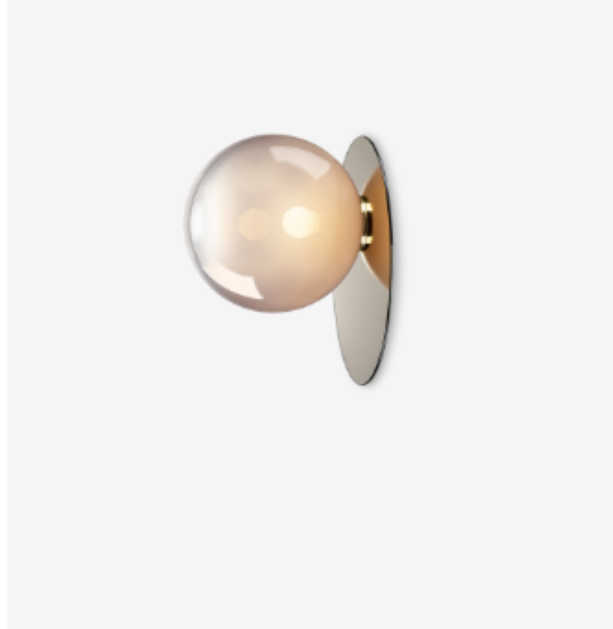

UMBRA WALL SCONCE

Specification

loommo

Wall Sconce UMBRA

The Umbra Wall Sconce is available in one size and various colours; smoke, pink, blue, clear, and light grey. Dimensions of the pendants might vary slightly due to manual way of manufacturing. The glass is hand-blown from clear crystal material with a coating surface. Colour shades vary for each product. The product is intended for the illumination of interior (dry environment only).

Umbra

Product Dimensions: 13.8"D x 11"H
Light source: 1x 40 W (E27) /LED
Product Weight: 5.2 kg
Material: hand-blown crystal
Available Fitting: polished brass

Note: Glass parts of Umbra are hand-blown thus the intensity of color and gradient may slightly vary.

umbra
wall & ceiling lighting
smoke / polished brass

umbra
wall & ceiling lighting
pink / polished brass

umbra
wall & ceiling lighting
light grey / polished brass

umbra
wall & ceiling lighting
clear / polished brass

umbra
wall & ceiling lighting
blue / polished brass