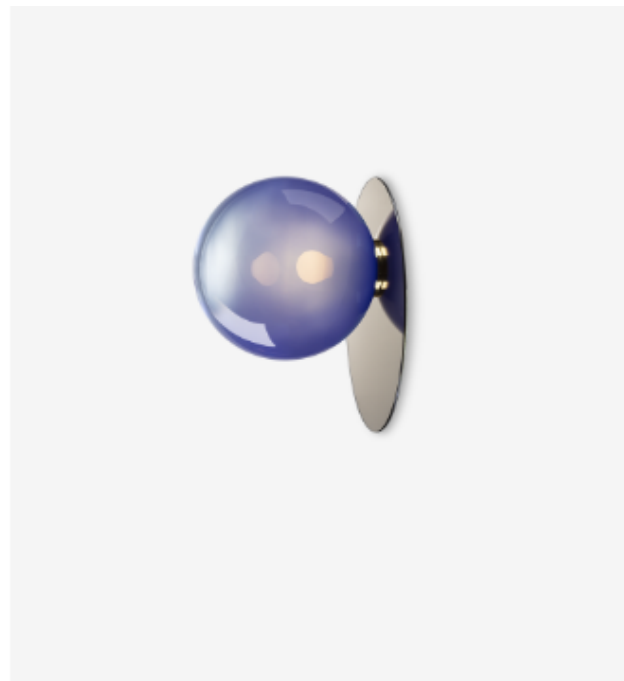

UMBRA WALL SCONCE

Specification

loommo

Wall Sconce UMBRA

The Umbra Wall Sconce is available in one size and various colours; smoke, pink, blue, clear, and light grey. Dimensions of the pendants might vary slightly due to manual way of manufacturing. The glass is hand-blown from clear crystal material with a coating surface. Colour shades vary for each product. The product is intended for the illumination of interior (dry environment only).

Umbra

Product Dimensions: 13.8"D x 11"H
Light source: 1x 40 W (E27) /LED
Product Weight: 5.2 kg
Material: hand-blown crystal
Available Fitting: polished brass

Note: Glass parts of Umbra are hand-blown thus the intensity of color and gradient may slightly vary.

umbra
wall & ceiling lighting
smoke / polished brass

umbra
wall & ceiling lighting
pink / polished brass

umbra
wall & ceiling lighting
light grey / polished brass

umbra
wall & ceiling lighting
clear / polished brass

umbra
wall & ceiling lighting
blue / polished brass