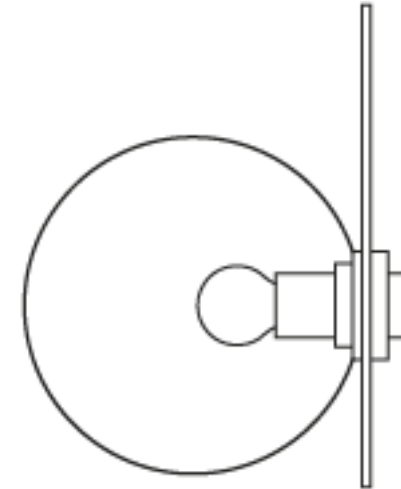

UMBRA WALL SCONCE

Specification

loommo

Wall Sconce UMBRA

The Umbra Wall Sconce is available in one size and various colours; smoke, pink, blue, clear, and light grey. Dimensions of the pendants might vary slightly due to manual way of manufacturing. The glass is hand-blown from clear crystal material with a coating surface. Colour shades vary for each product. The product is intended for the illumination of interior (dry environment only).

Umbra

Product Dimensions: 13.8"D x 11"H
Light source: 1x 40 W (E27) /LED
Product Weight: 5.2 kg
Material: hand-blown crystal
Available Fitting: polished brass

Note: Glass parts of Umbra are hand-blown thus the intensity of color and gradient may slightly vary.